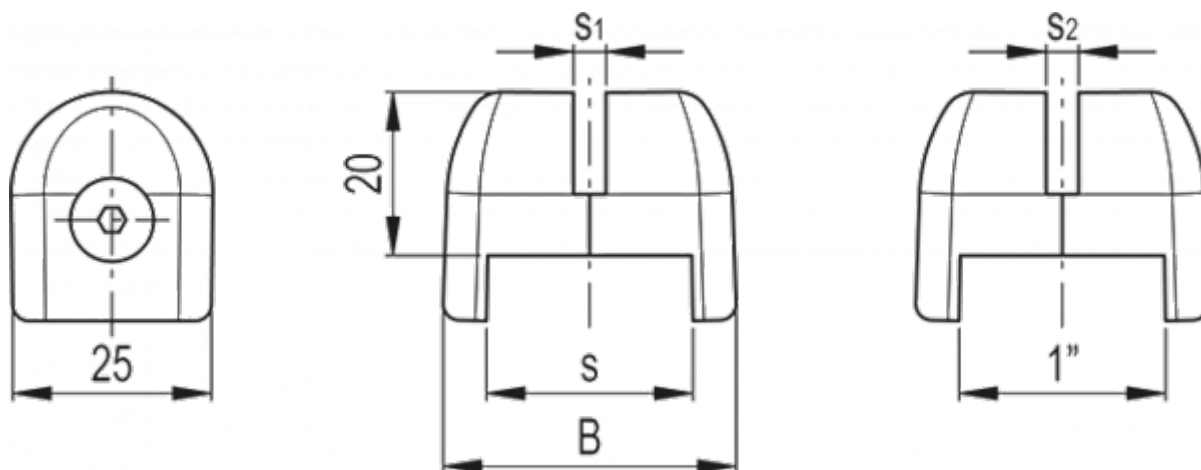

# Data Sheet

Article number: 23104938333

Description: E+G Support clamp PPR.30-A-3-C33 - Grey

## Measures

B	= 43
C#(Nm)	= 3
s	= 30
s1	= 2.5-3.4
Weight in (g)	= 27